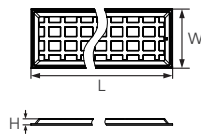

Features

- Extruded aluminium frame
- Powder coated finish
- Back lit with 0.9M Flex&Plug
- UGR<22

Applications

Offices, Conference rooms
Schools, Retail

Warranty

3 years

Product Data

Order Code	Wattage	CCT	Lumen Output	Beam Angle	Inrush Current	Inrush Time	Size (LxWxH)mm	Weight (kg)
221019	17W	4K / 5K / 6.5K	1600/1700/1600Lm	110°	27A	100uS	595*295*33	0.95
221020	32W	4K / 5K / 6.5K	3200/3400/3200Lm	110°	44.8A	117.7uS	595*595*33	1.52
221021	32W	4K / 5K / 6.5K	3200/3400/3200Lm	110°	44.8A	117.7uS	1195*295*33	1.60
221022	50W	4K / 5K / 6.5K	5000/5100/5000Lm	110°	17A	300uS	1195*595*33	3.32