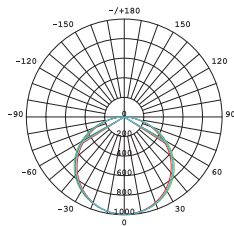

Features

- Extruded aluminium frame
- Powder coated finish
- Back lit with 0.9M Flex&Plug
- UGR<22

Applications

Offices, Conference rooms
Schools, Retail

Warranty

3 years

Product Data

Order Code	Wattage	CCT	Lumen Output	Beam Angle	Inrush Current	Inrush Time	Size (LxWxH)mm	Weight (kg)
221019	17W	4K / 5K / 6.5K	1600/1700/1600Lm	110°	27A	100uS	595*295*33	0.95
221020	32W	4K / 5K / 6.5K	3200/3400/3200Lm	110°	44.8A	117.7uS	595*595*33	1.52
221021	32W	4K / 5K / 6.5K	3200/3400/3200Lm	110°	44.8A	117.7uS	1195*295*33	1.60
221022	50W	4K / 5K / 6.5K	5000/5100/5000Lm	110°	17A	300uS	1195*595*33	3.32