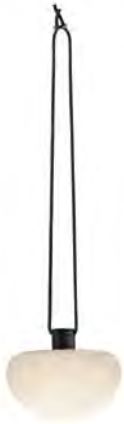

SPONGE PENDANT | PORTABLE | WHITE

2018103003

nordlux®

Voltage (V): 5 Volt
IP degree if the fixture includes two types of IP degree: IP65
Class (Class I, Class II, Class III): Class 3 (12V)
Lampholder type (eg, E27/E14, etc): LED Module
Dimmerable: True
Switch placement: On the fixture

Primary material: Plastic
Secondary material: Metal
Length of the cable (cm): 60
Is the cable replaceable: True
Color: White

Height (cm): 55.4
Width (cm): 20
Tube Diameter (cm): 2.3
Shade Diameter (cm): 20
Lenght (cm): 20

Useful Lumen (lm): 300
Color Temperature (K): 2700
Ra-value : 80
Lifetime (h): 30000
Spread Angle (°) (beam angle of luminaire): 120
Candela (cd) (for directional lamp only): 0
Energy Class: F

• Long life battery

Sponge is named after sponges in the forest, where the inspiration for design, shape and expression also is found. The simple design and soft shapes make Sponge an incredibly elegant series, suitable inside and outside the home. With the built-in battery, Sponge can be placed and moved as you like and simultaneously, the brightness of the light can be adjusted in three levels. The battery has a durability up to five hours at full power and even longer if the light is turned down to a cozy lighting. The battery is easily charged via the included USB cable.